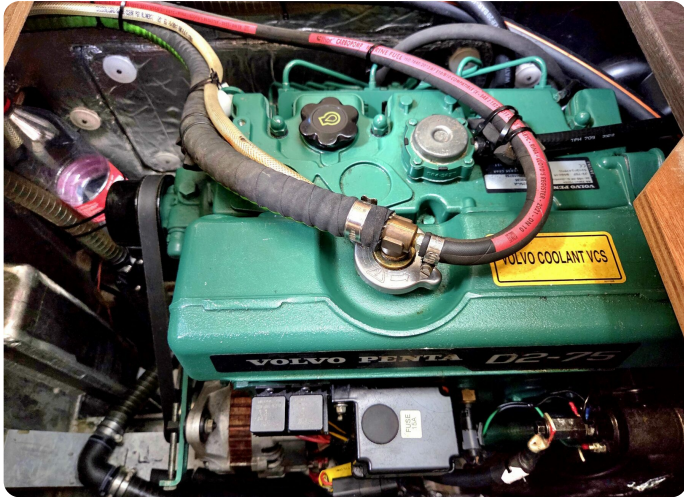

TOP BOATS

SOTOGRADE

PHOTOS

T: (+34) 956 790 420 E: info@top-boats.com W: www.top-boats.com

Local A-5, Plaza del Canal, Puerto Deportivo Sotogrande, 11310, Sotogrande

San Roque, Cadiz, Spain.