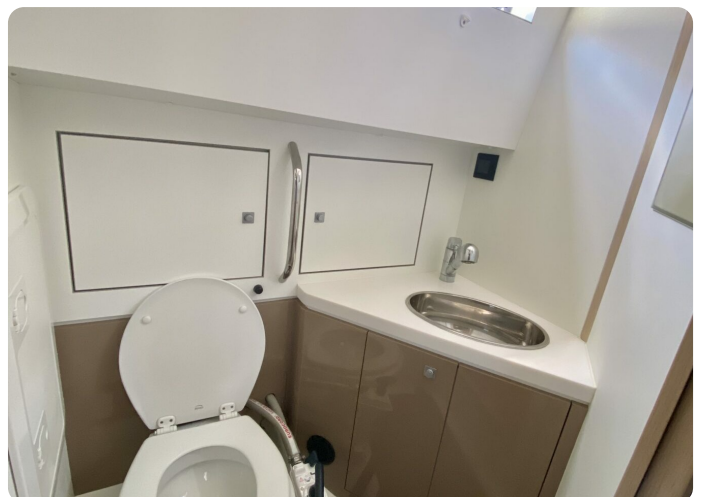

TOP BOATS

SOTOGRADE

PHOTOS

T: (+34) 956 790 420 E: info@top-boats.com W: www.top-boats.com

Local A-5, Plaza del Canal, Puerto Deportivo Sotogrande, 11310, Sotogrande
San Roque, Cadiz, Spain.