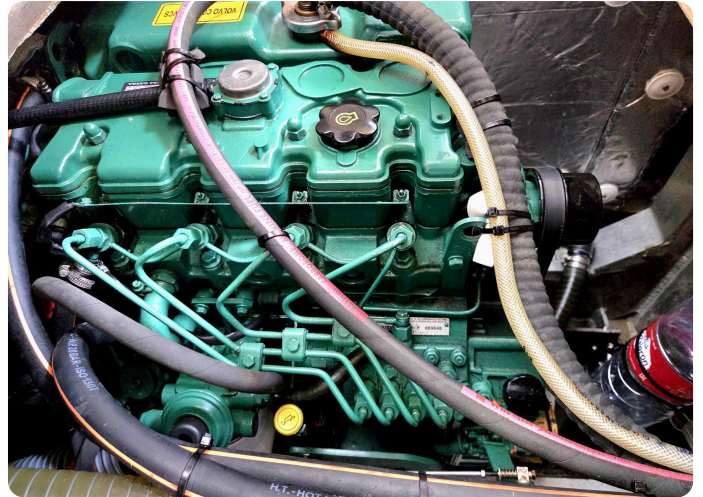

TOP BOATS

SOTOGRADE

PHOTOS

T: (+34) 956 790 420 E: info@top-boats.com W: www.top-boats.com

Local A-5, Plaza del Canal, Puerto Deportivo Sotogrande, 11310, Sotogrande

San Roque, Cadiz, Spain.