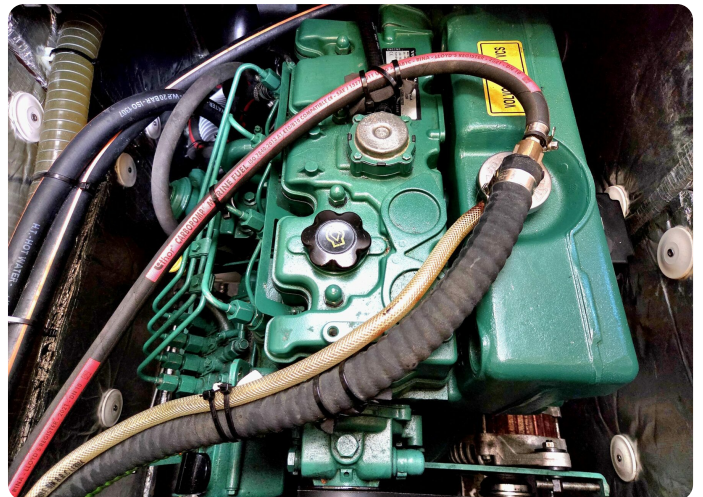

TOP BOATS

SOTOGRADE

PHOTOS

T: (+34) 956 790 420 E: info@top-boats.com W: www.top-boats.com

Local A-5, Plaza del Canal, Puerto Deportivo Sotogrande, 11310, Sotogrande
San Roque, Cadiz, Spain.