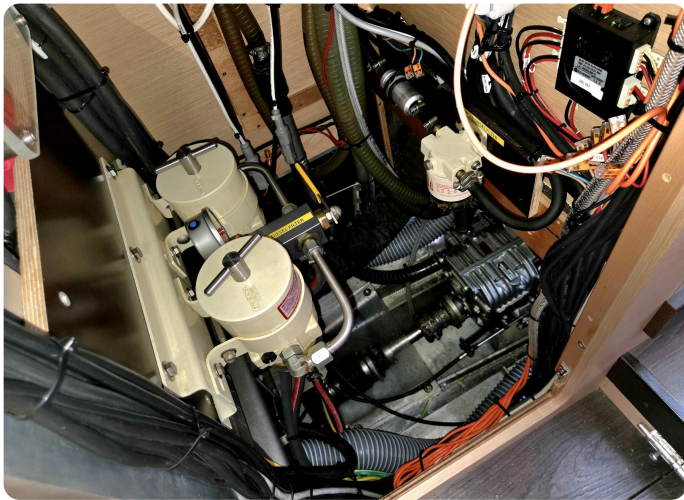

TOP BOATS

SOTOGRADE

PHOTOS

T: (+34) 956 790 420 E: info@top-boats.com W: www.top-boats.com

Local A-5, Plaza del Canal, Puerto Deportivo Sotogrande, 11310, Sotogrande

San Roque, Cadiz, Spain.