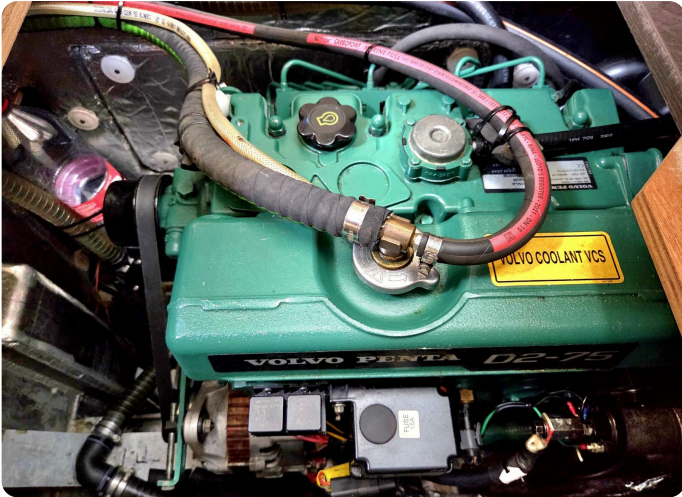

TOP BOATS

SOTOGRADE

PHOTOS

T: (+34) 956 790 420 E: info@top-boats.com W: www.top-boats.com

Local A-5, Plaza del Canal, Puerto Deportivo Sotogrande, 11310, Sotogrande

San Roque, Cadiz, Spain.