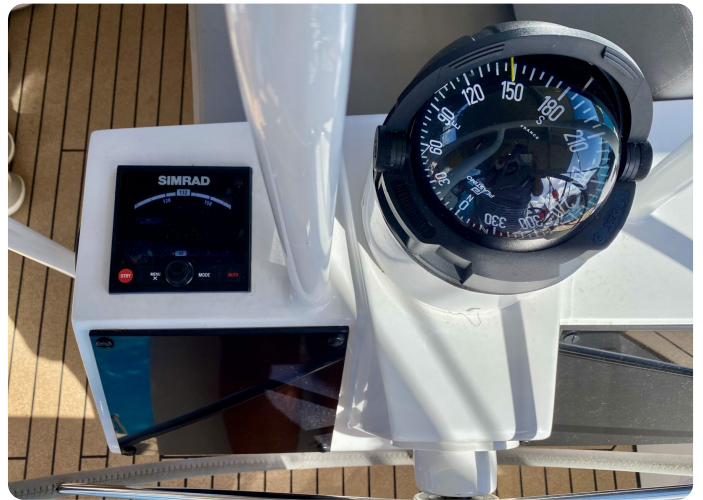

TOP BOATS

SOTOGRADE

PHOTOS

T: (+34) 956 790 420 E: info@top-boats.com W: www.top-boats.com

Local A-5, Plaza del Canal, Puerto Deportivo Sotogrande, 11310, Sotogrande
San Roque, Cadiz, Spain.