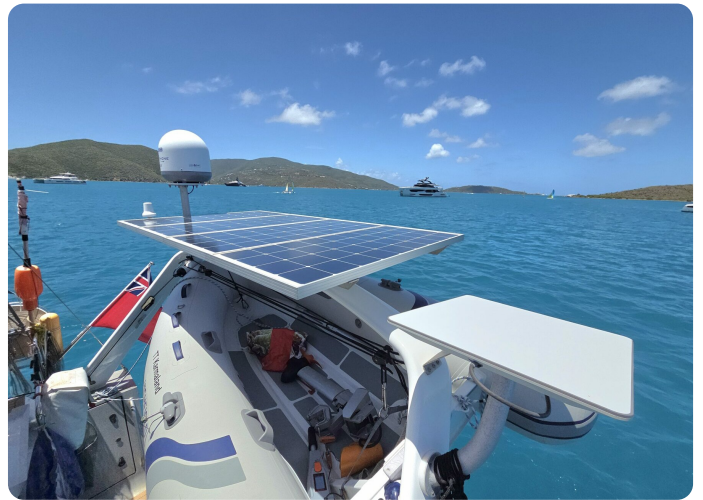

TOP BOATS

SOTOGRADE

PHOTOS

T: (+34) 956 790 420 E: info@top-boats.com W: www.top-boats.com

Local A-5, Plaza del Canal, Puerto Deportivo Sotogrande, 11310, Sotogrande
San Roque, Cadiz, Spain.